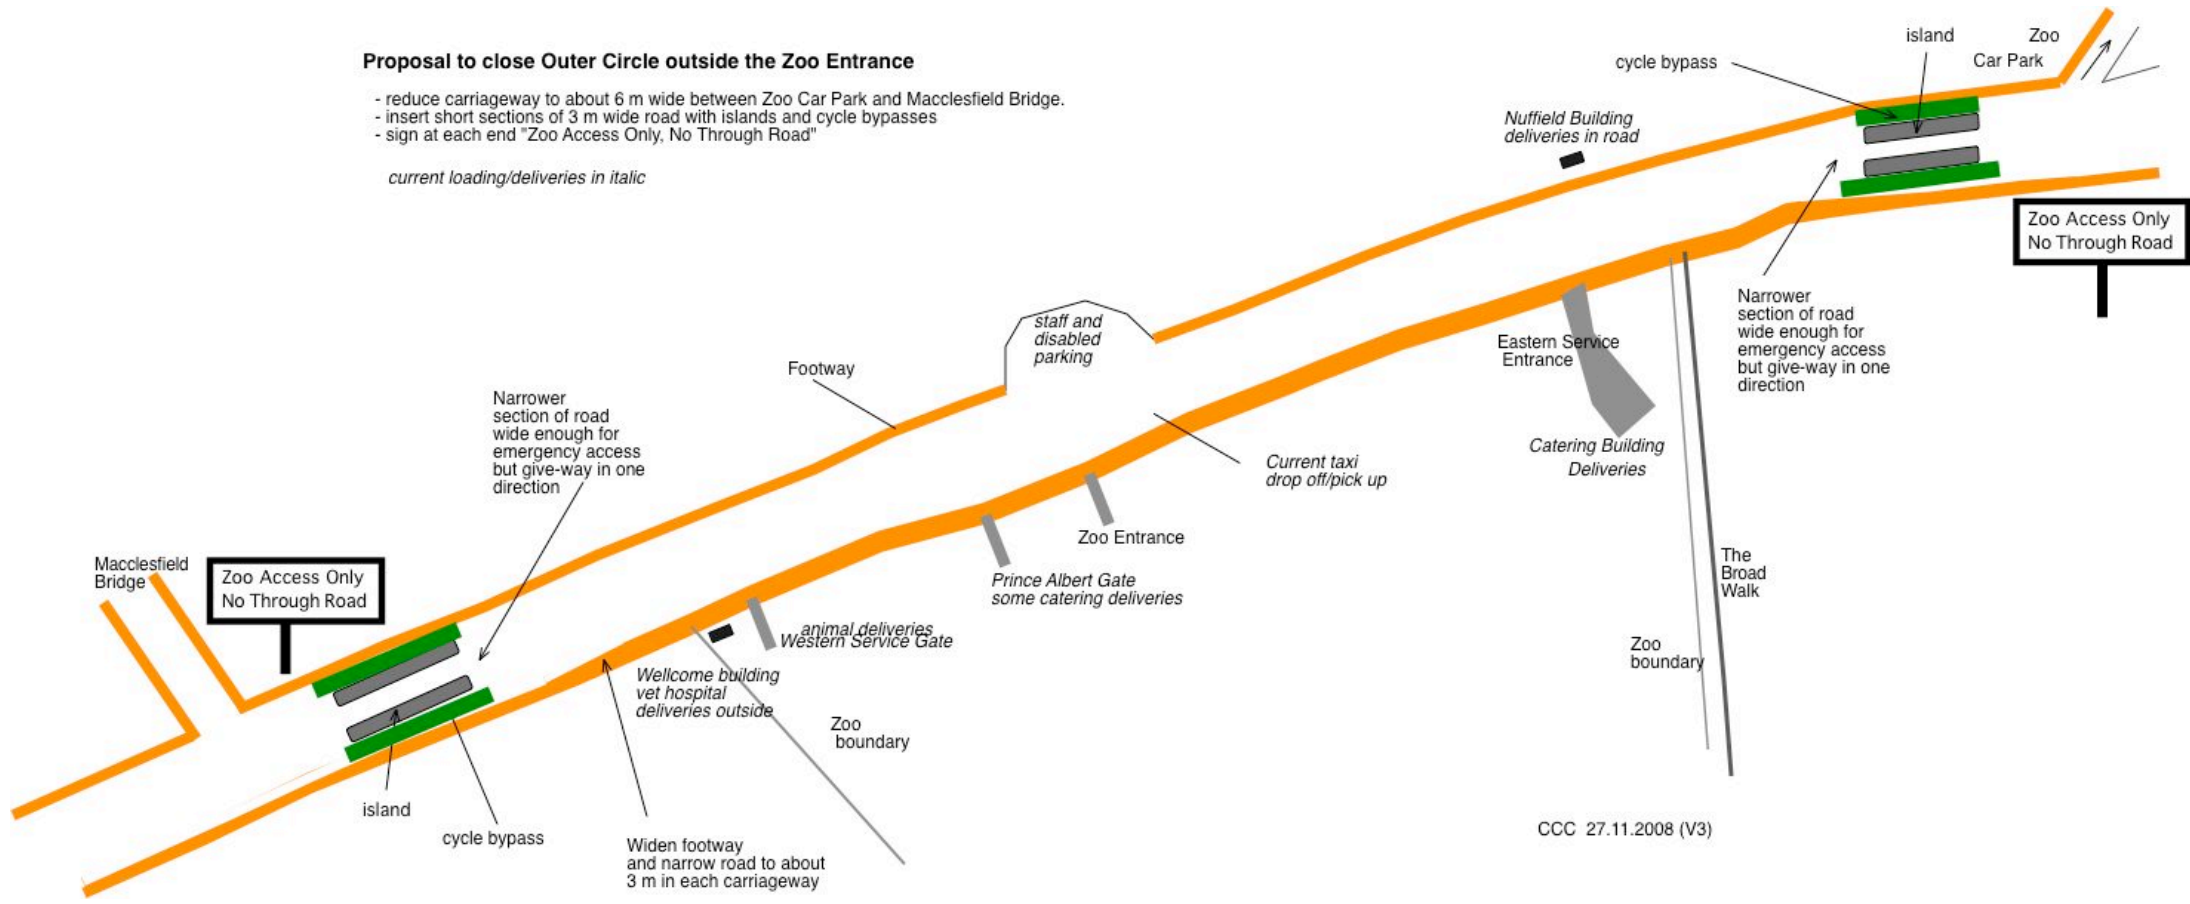

### Proposal to close Outer Circle outside the Zoo Entrance

- reduce carriageway to about 6 m wide between Zoo Car Park and Macclesfield Bridge.
- insert short sections of 3 m wide road with islands and cycle bypasses
- sign at each end "Zoo Access Only, No Through Road"

*current loading/deliveries in italic*

CCC 27.11.2008 (V3)