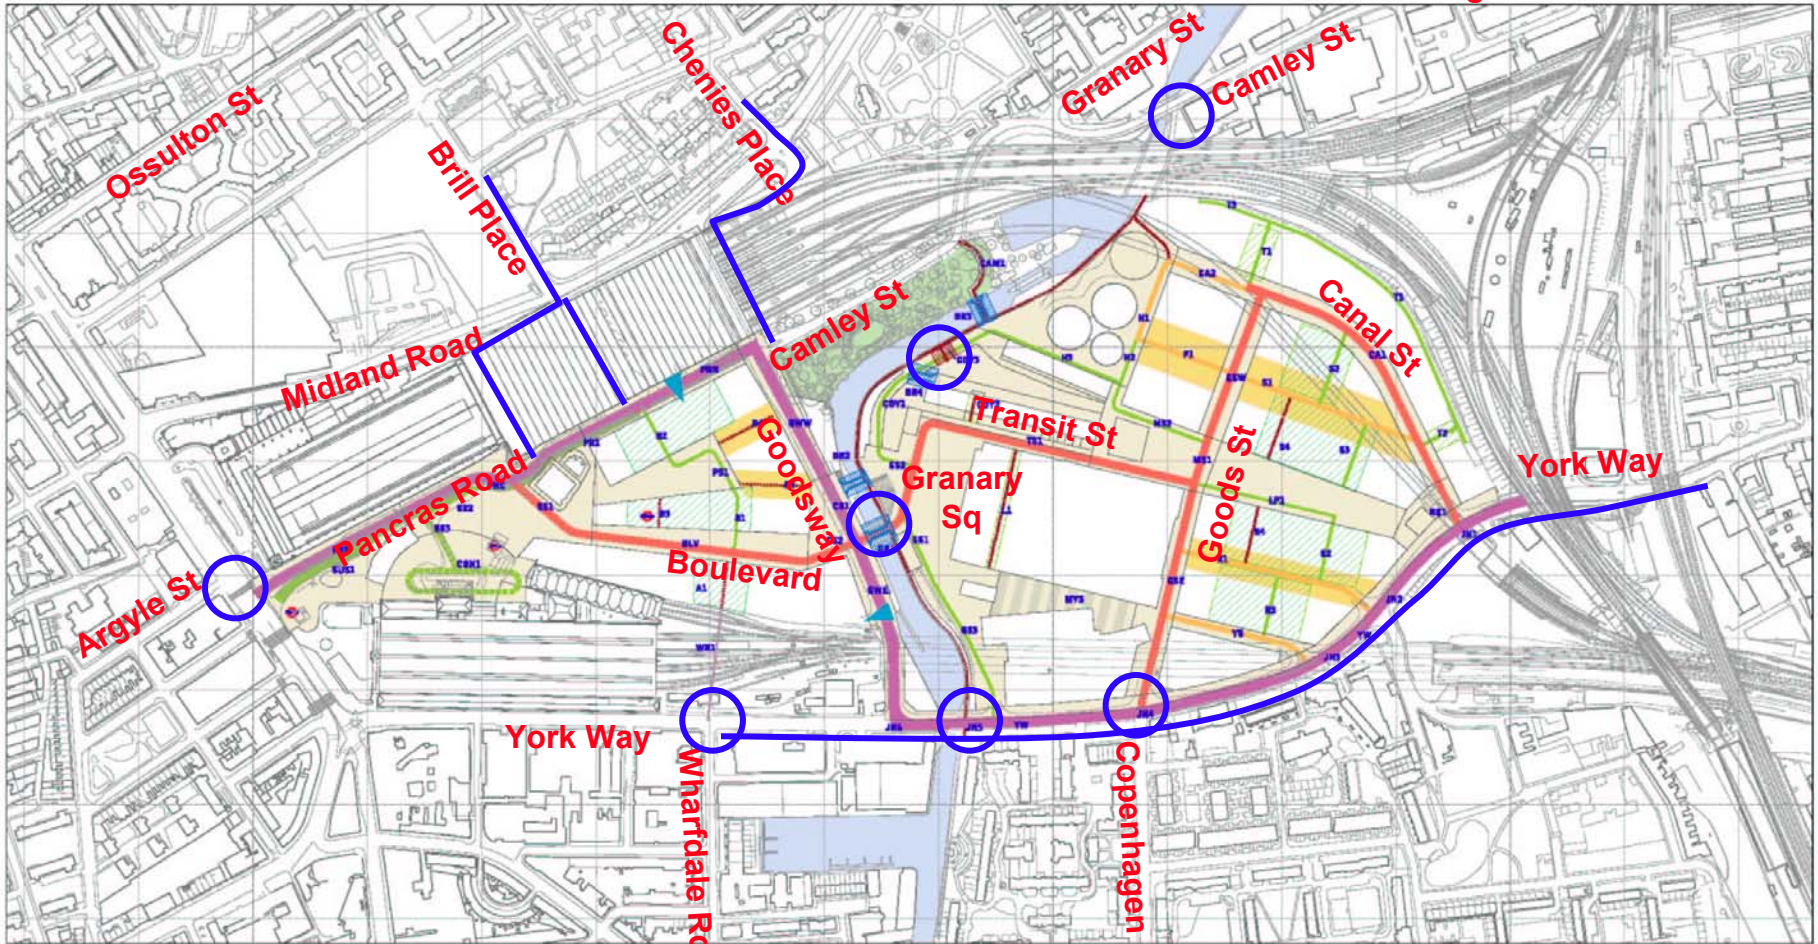

→ Agar Grove

Argent St George
King's Cross Central
Main Site Planning Application
Scale 1:4000 @ A3

Rev: J
16_01_17_00001_01_0000