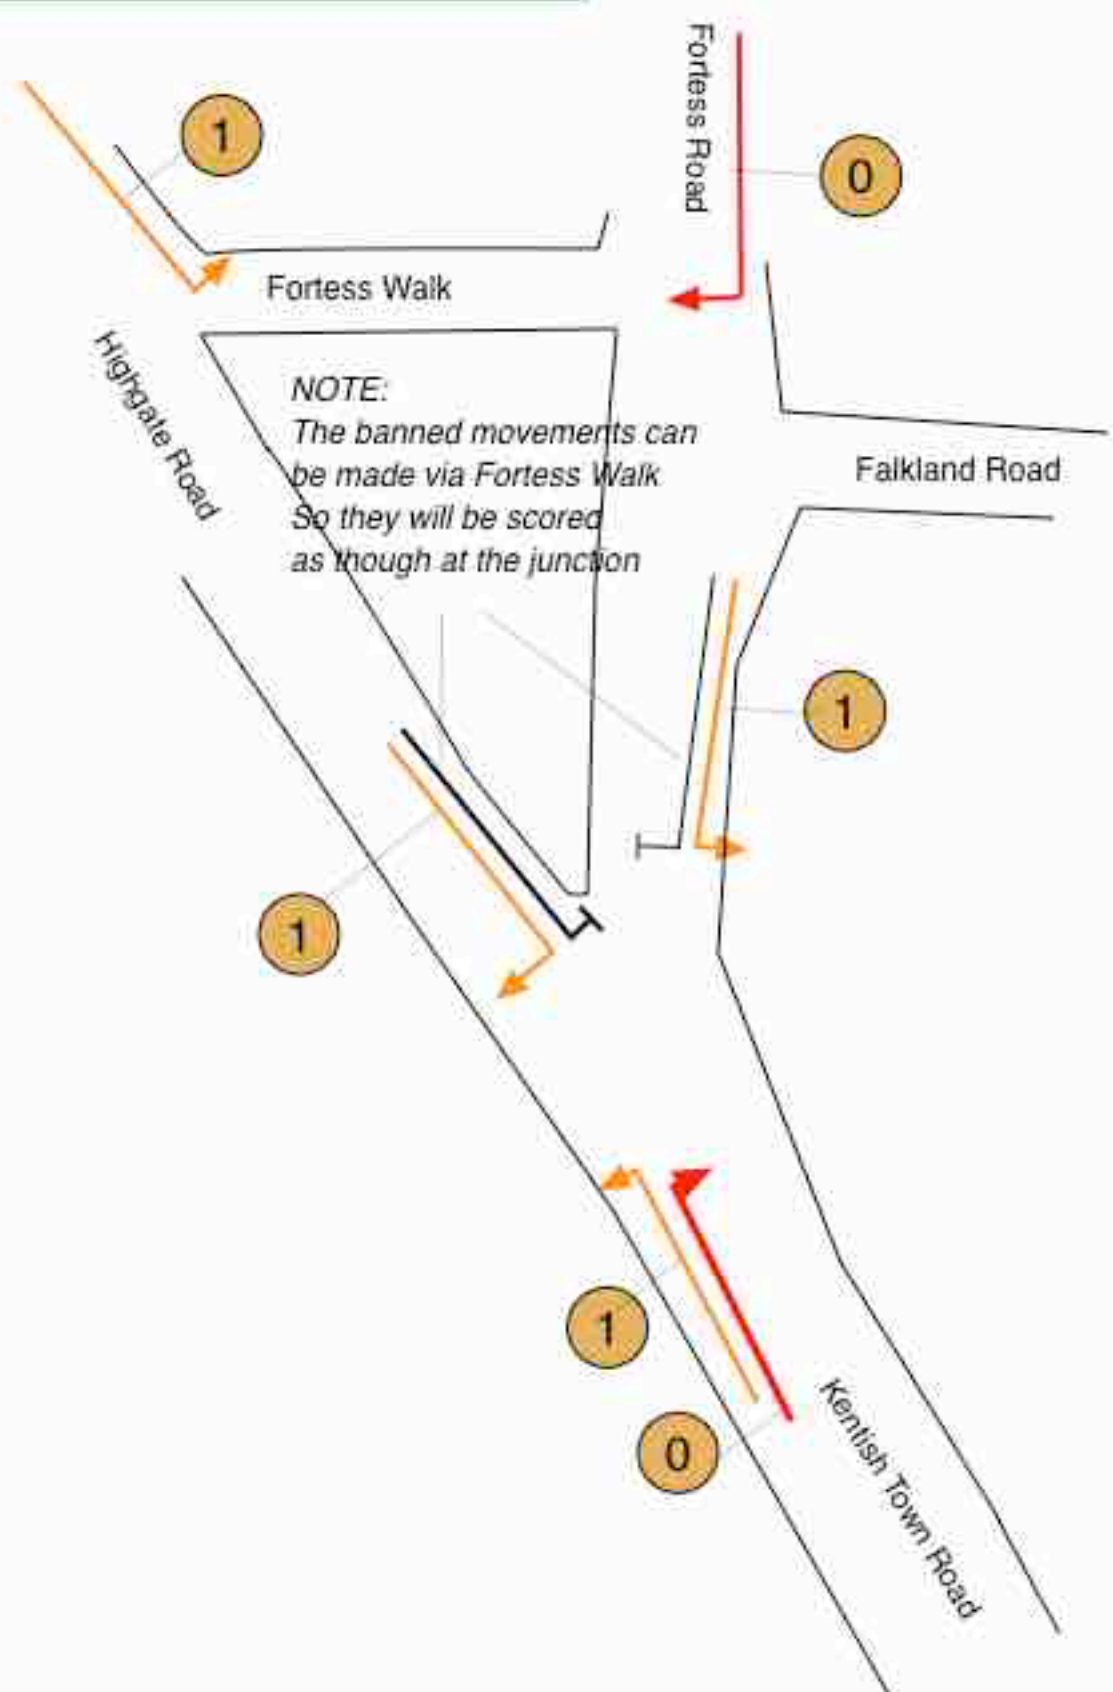

Notation and scoring for cycle movements:

-  X: Banned movement: unacceptable
-  0: Suitable only for experienced cyclists (15%)
-  1: Suitable for most cyclists (70%)
-  2: Suitable for new, young, old cyclists (100%)

CLOS/JAT Score : 4/12

Junction Kentish Town Road - Fortess Road - Highgate Road